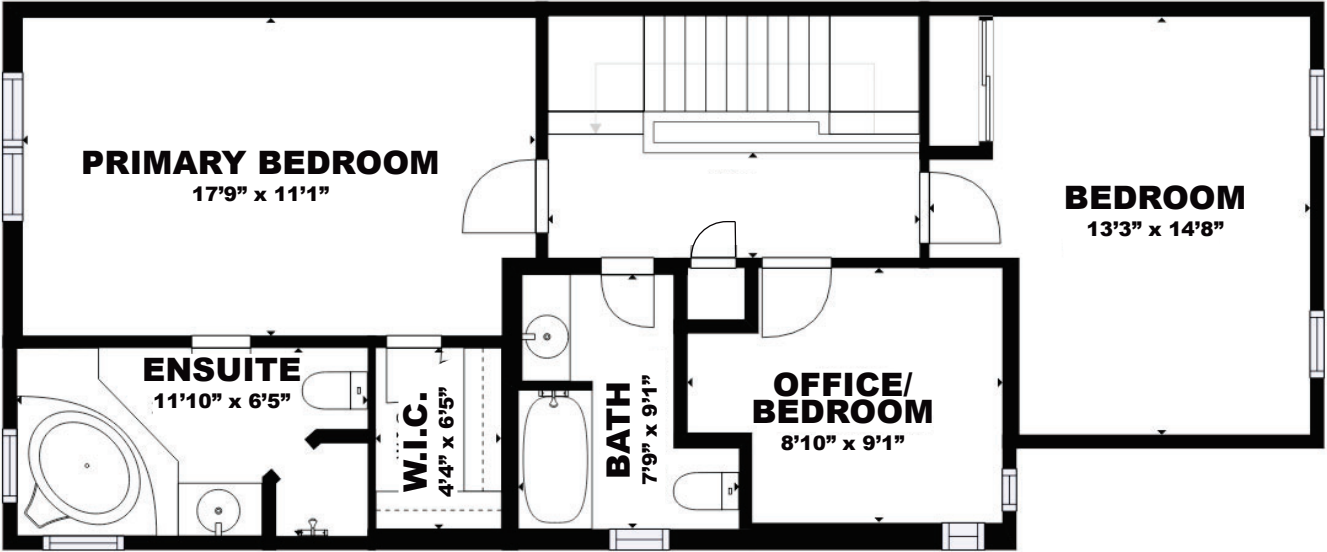

440 Jay Crescent

Floor 2 of 3

UPPER LEVEL

782 sq ft

2,269 sq ft total