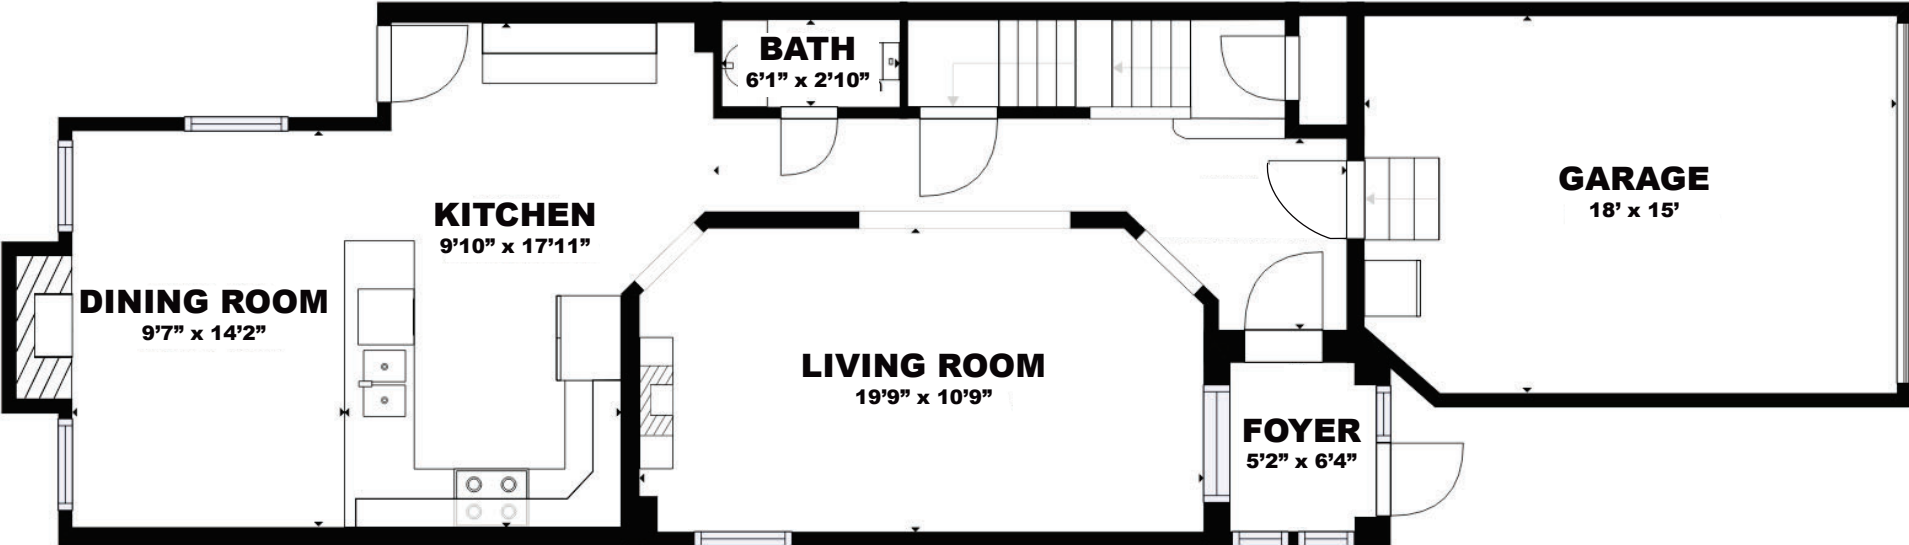

440 Jay Crescent

Floor 1 of 3

MAIN FLOOR

738 sq ft

2,269 sq ft total